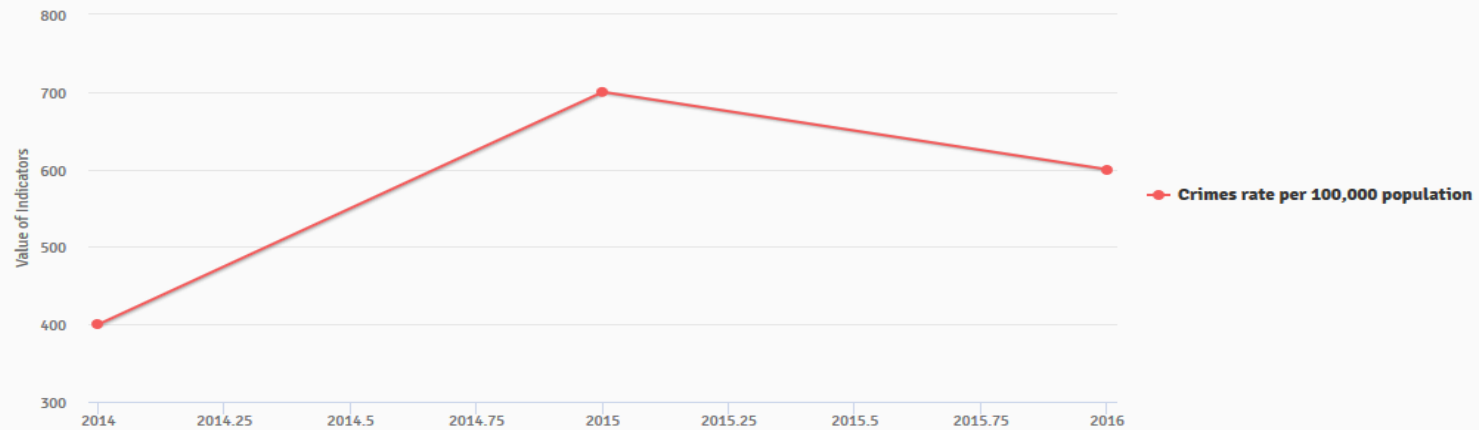

My Entered Indicators

Home / My Indicators

Indicators Name	Date Added	Year	Value	
Crimes rate per 100,000 population	2017-07-01 23:58:10	2015	400 (100K)	✕
Crimes rate per 100,000 population	2017-07-01 23:58:34	2016	700 (100K)	✕
Crimes rate per 100,000 population	2017-07-01 23:58:46	2017	600 (100K)	✕

Chart My Indicators

Source: policeindicators.com