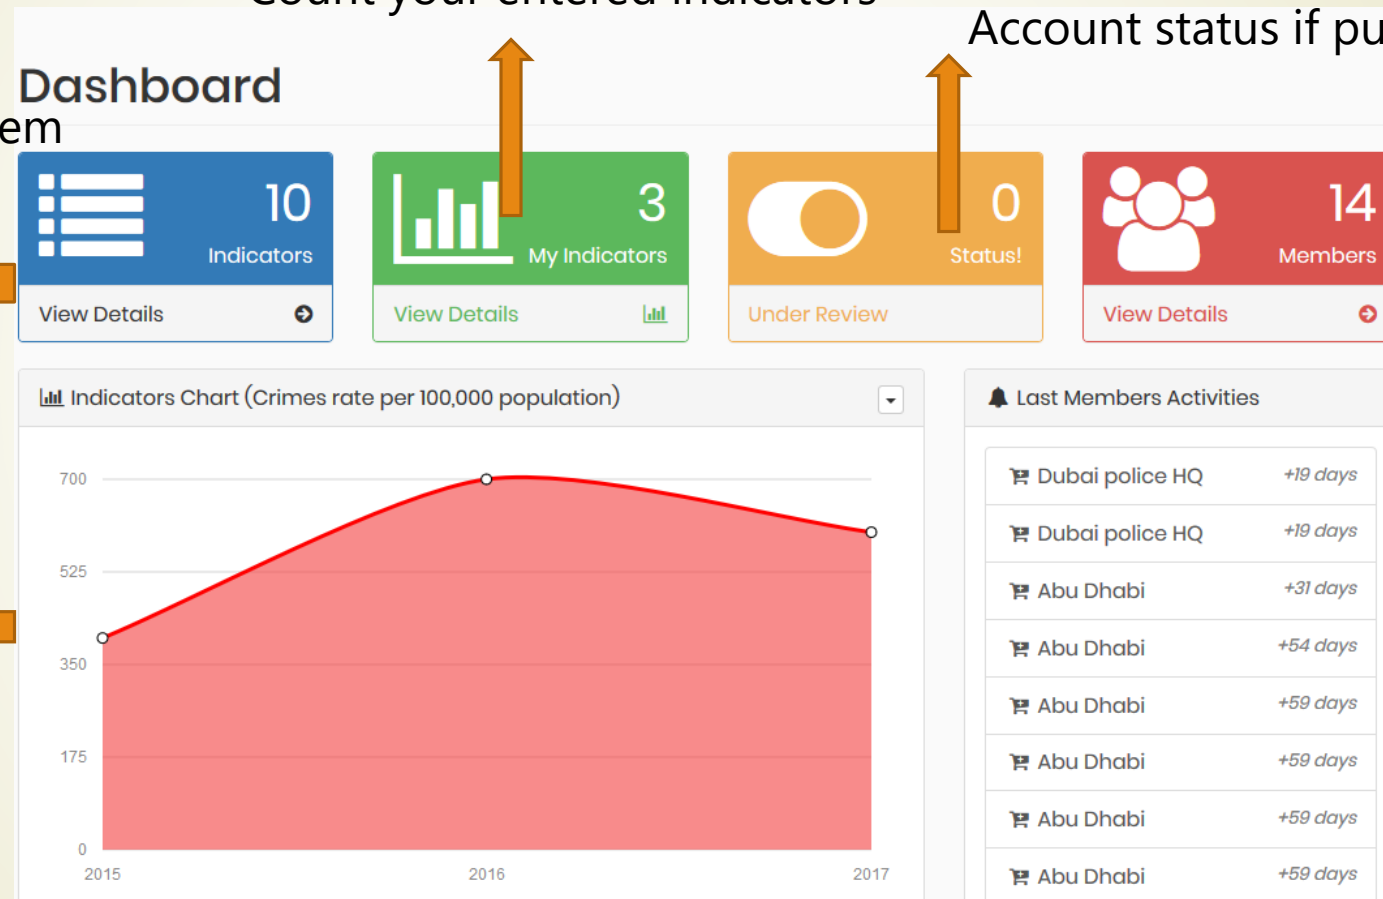

Police Indicators

user manual

Police Indicators helps you work together

First Visit <https://policeindicators.com/>

Home page without account

The screenshot shows the home page of the Dubai Police website. The header is dark green with a 'Members' link and social media icons. Below the header is a white banner with the Government of Dubai logo on the left and the Dubai Police logo on the right. A dark green navigation bar contains links for HOME, ABOUT, INDICATORS, MEMBERS, and CONTACT US, along with the General Headquarters phone number and a search icon. The main content area features the title 'Police Indicator - A One Stop Hub For Police K.P.I.s' and three data visualization cards: 'Crimes rate per 100,000 population' (bar chart), 'Serious crimes rate per (100,000) population' (bar chart), and 'Ratio of resolved crimes to total serious crimes' (pie chart). A 'Support' button is located at the bottom right of the main content area. The footer is dark green with a copyright notice and social media icons.

All fields are required

Dashboard

Member Menu

Home ^

Dashboard

Profile

Edit your organization profile

My Indicators

Indicators values to be entered

Add Indicators

Add values of Indicators

Feedback

Feedback write to us

Tutorial

Back to Home

Dashboard

Indicators available in system
not able change

Count your entered indicators

Account status if publish or under review

Random Indicator chart of one of your
entered values

Count of registered
accounts

Members Activities