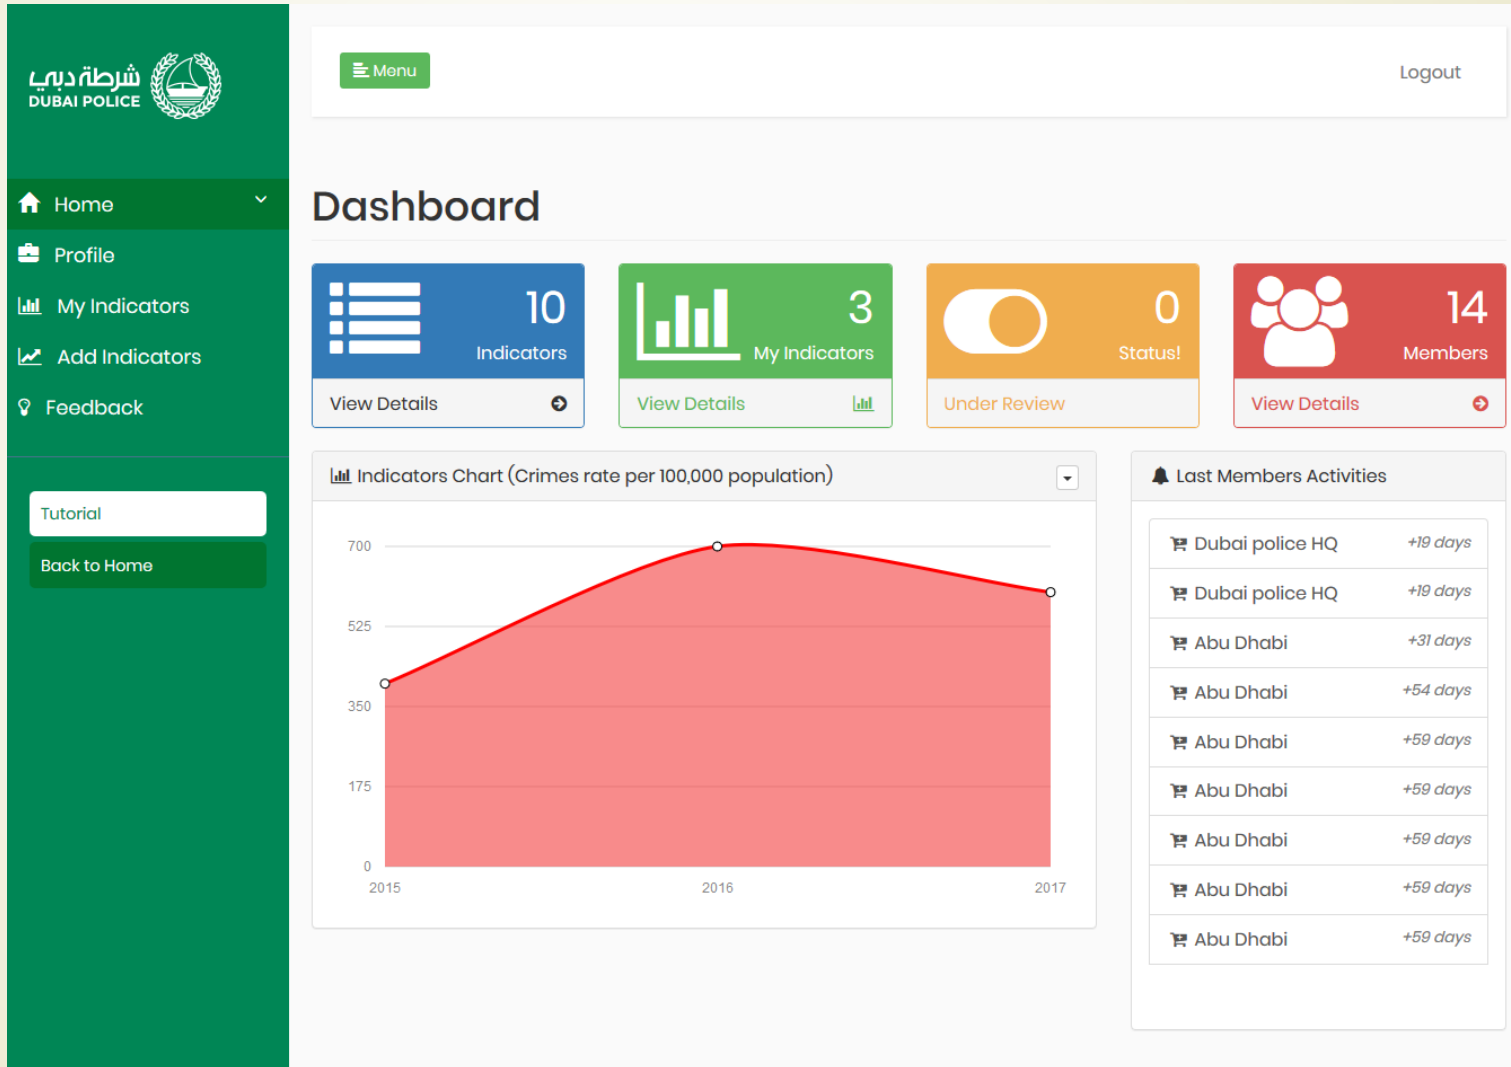

Police Indicators

user manual

Police Indicators helps you work together

First Visit <https://policeindicators.com/>

Home page without account

The screenshot shows the home page of the Dubai Police website. The header is dark green with a 'Members' link and social media icons. Below the header is a white banner with the Government of Dubai logo on the left and the Dubai Police logo on the right. A dark green navigation bar contains links for HOME, ABOUT, INDICATORS, MEMBERS, and CONTACT US, along with the General Headquarters phone number and a search icon. The main content area features the title 'Police Indicator - A One Stop Hub For Police K.P.I.s' and three data visualization cards: 'Crimes rate per 100,000 population' (bar chart), 'Serious crimes rate per (100,000) population' (bar chart), and 'Ratio of resolved crimes to total serious crimes' (pie chart). A 'Support' button is located at the bottom right of the main content area. The footer is dark green with a copyright notice and social media icons.

Organization Name

Email Address

New Password

Phone Number

Country

----- Please Select -----

Submit Cancel

Your password (min 6 characters)

All fields are required

Dashboard

Member Menu

Home ^

Dashboard

Profile

Edit your organization profile

My Indicators

Indicators values to be entered

Add Indicators

Add values of Indicators

Feedback

Feedback write to us

Tutorial

Back to Home

Dashboard