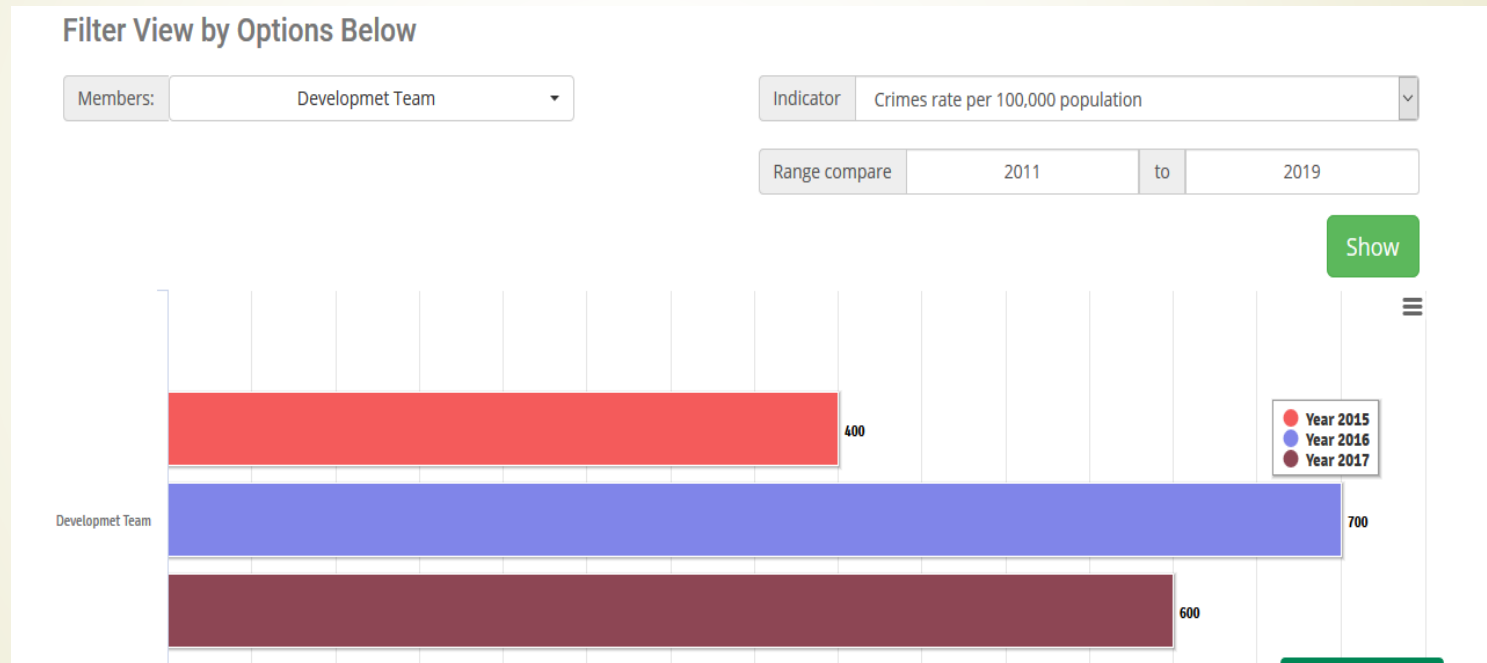

Filter View by Option Below

Members:

- Select all
- Developmet Team

Choose the indicator to
compare

Indicator

Range compare to

Select comparison years
period(from , to)

Comparison results